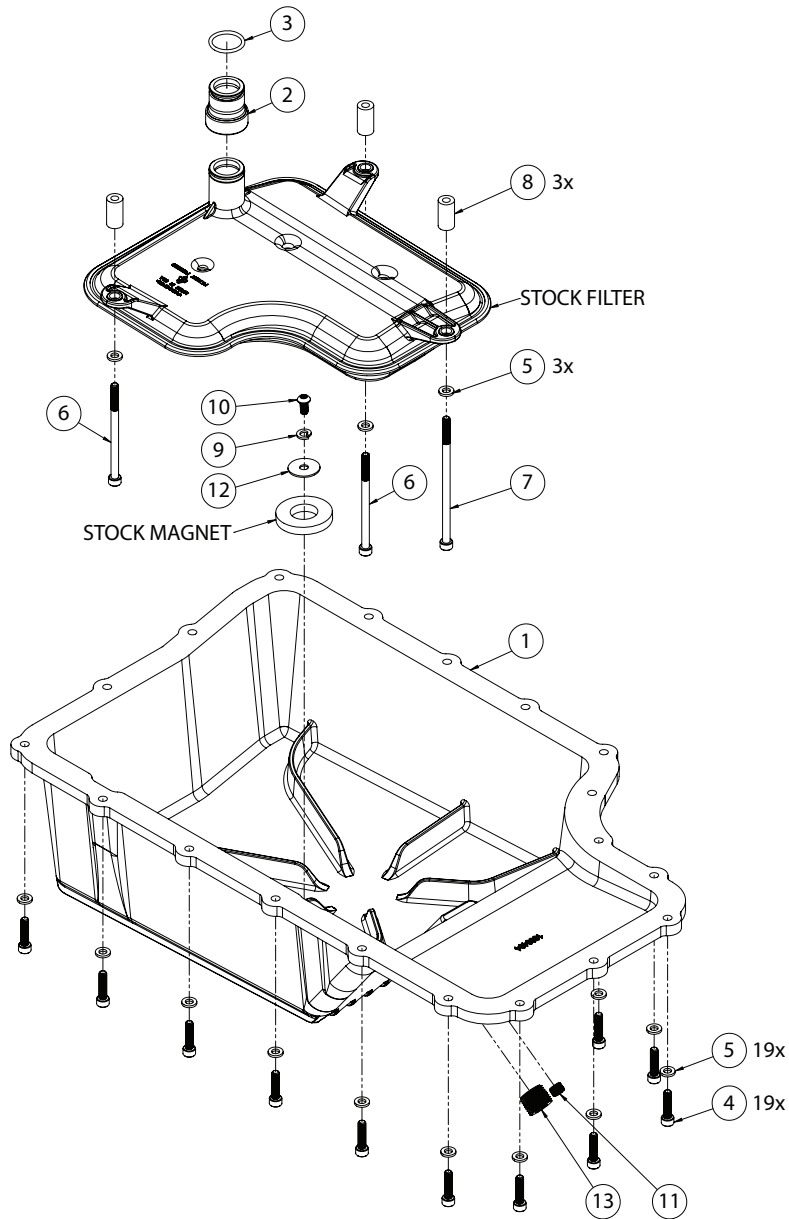

71397 Parts Breakdown

FORD F250/F350

6R140 Transmissions

ITM #	PART #	DESCRIPTION	QTY.
1	1000495/499	Cast Pan	1
2	1400479	Extension	1
3	3401659	O-Ring	1
4	3401664	M6-1 X 25MM Screw	19
5	3401665	6.4MM ID X 12MM Washer	22
6	3401666	M6-1 X 90MM Screw	2

ITM #	PART #	DESCRIPTION	QTY.
7	3401667	M6-1 X 120MM Screw	1
8	3401668	13MM OD X 25MM Spacer	3
9	3401195	M6 Lock Washer	1
10	3401369	M6 X 12MM Screw	1
11	3401485	1/8 Dryseal Plug	1
12	3401488	1/4 Oversized Flat Washer	1
13	3401492	1/2 NPTF Hex Socket Plug	1