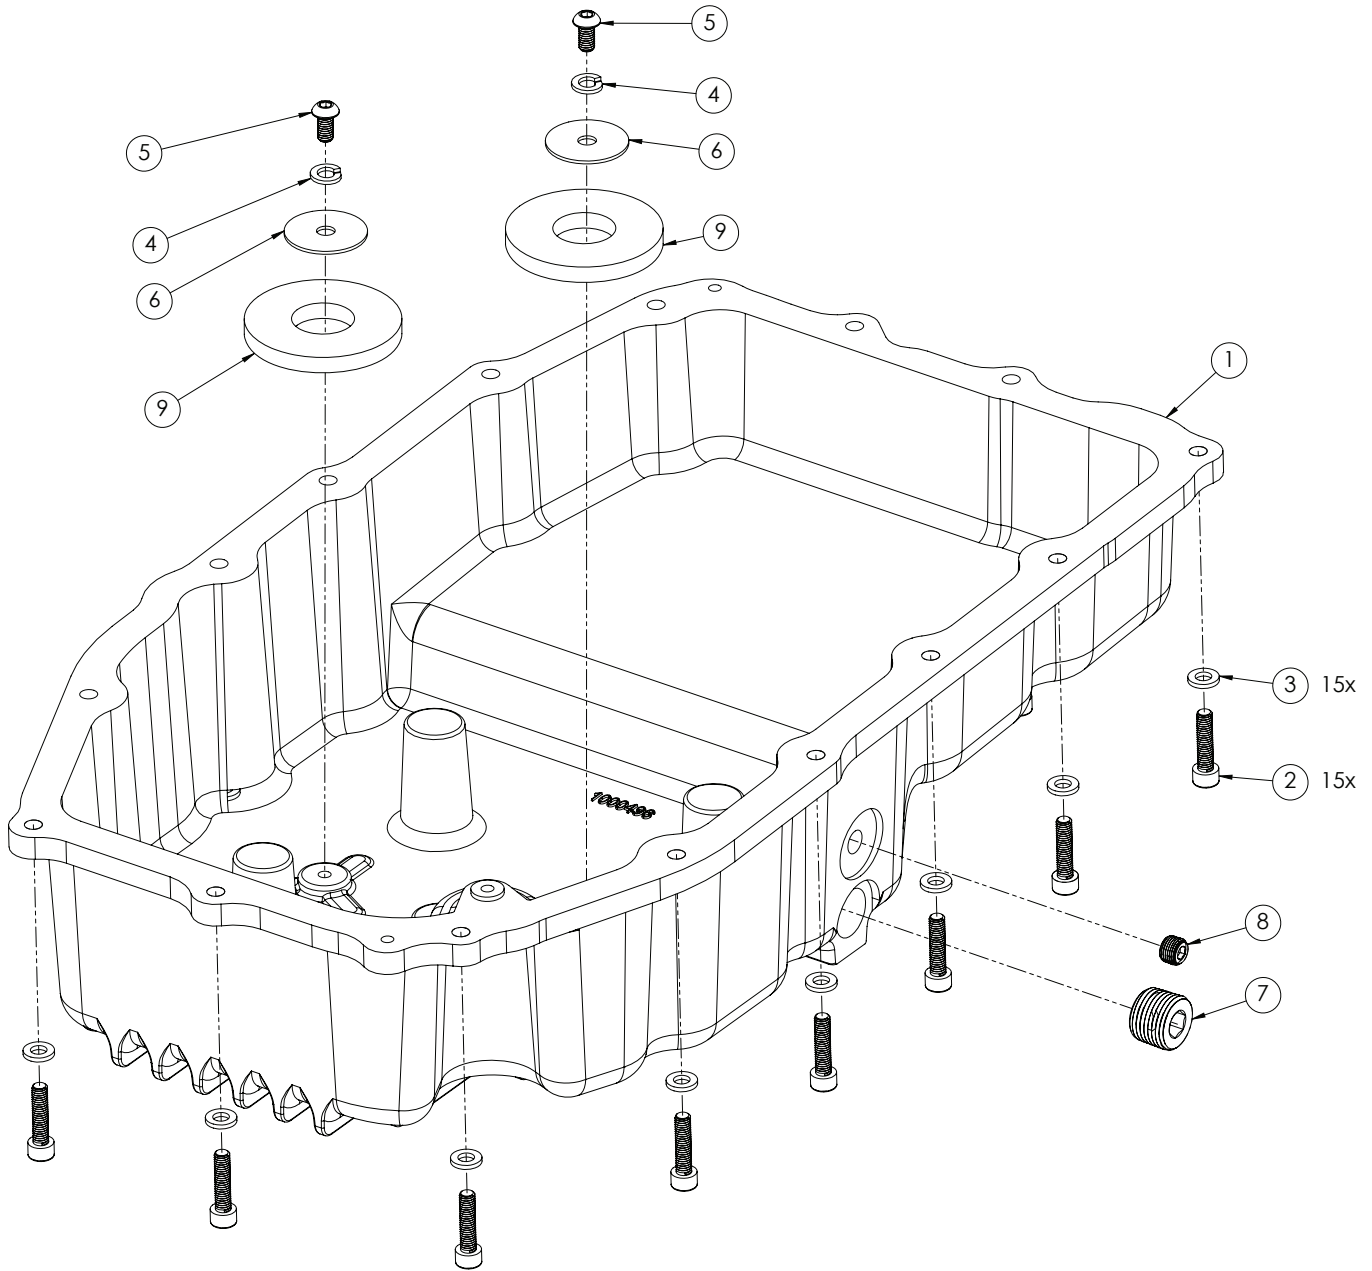

# 70399 Parts Breakdown

Fits: GM 2019+ TRUCKS WITH ACCUMULATOR  
8L90E Transmissions

ITM #	PART #	DESCRIPTION	QTY.
1	1000497	Deep Pan	1
N/A	70396BA	Hardware Package includes:	1
2	3401486	M6-1.0 x 25mm Screw	15
3	3401487	M6 Flat Washer	15
4	3401195	M6 Lock Washer	2

ITM #	PART #	DESCRIPTION	QTY.
5	3401723	M6-1.0 x 12mm Screw	2
6	3401488	¼" Flat Washer	2
7	3401492	½" Magnetic Socket Plug	1
8	3401485	⅛" NPT Plug	1
9	3401722	Ring Magnet	2