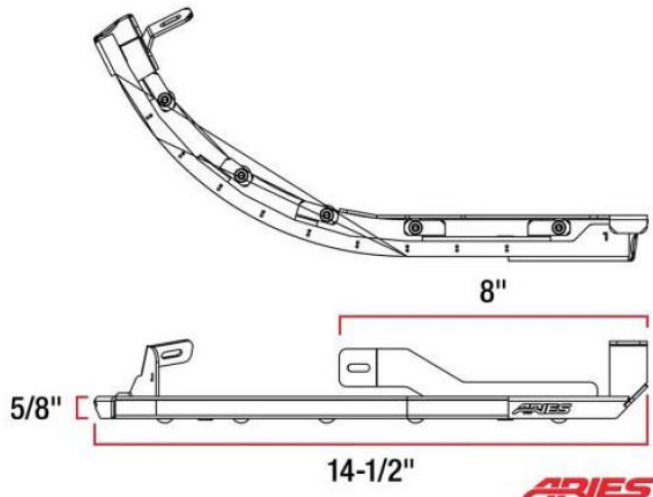

# APPROXIMATE DIMENSIONS

Fits Jeep Wrangler JK

**ARIES**