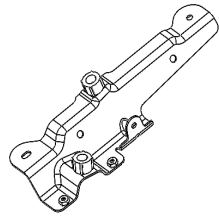

Front Door Rail Right
Part #599.16
Qty. 1

Front Door Rail Left
Part #599.17
Qty. 1

Main Pivot Bracket Right
Part #602.60
Qty. 1

Main Pivot Bracket Left
Part #602.61
Qty. 1

Front Side Rail Right
Part #600.82
Qty. 1

Front Side Rail Left
Part #600.83
Qty. 1

Link Control Bracket Right
Part #598.18
Qty. 1

Link Control Bracket Left
Part #598.19
Qty. 1

Retainer, Upper Quarter
Window Right
Part #599.06
Qty. 1

Retainer, Upper Quarter
Window Left
Part #599.07
Qty. 1

Vertical Window Retainer
Right
Part #597.58
Qty. 1

Vertical Window Retainer
Left
Part #597.59
Qty. 1

Tailgate Bar Retainer Right
Part #609.26
Qty. 1

Tailgate Bar Retainer Left
Part #609.27
Qty. 1

Belt Retainer Right
Part #597.80
Qty. 1

Seal, Belt
Part #596.65
Qty. 2

SCREW, M6 X 1.0 X 15mm
Part #533.61
Qty. 20
T-30 Torx

SCREW, M6 X 1.0 X 30mm
Part #533.19
Qty. 6
T-30 Torx

Screw, M8 X 1.25 X 30mm
Part #583.63
Qty. 6
5mm Hex Socket

Screw, M8 X 1.25 X 20mm
Part #573.09
Qty. 4
T-40 Torx