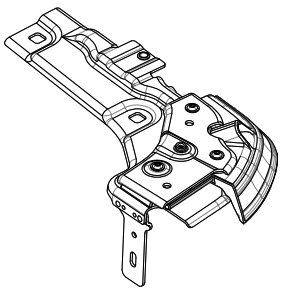

Front Door Rail Right
Part #599.16
Qty. 1

Front Door Rail Left
Part #599.17
Qty. 1

Main Pivot Bracket Right
Part #602.60
Qty. 1

Main Pivot Bracket Left
Part #602.61
Qty. 1

Front Side Rail Right
Part #600.82
Qty. 1

Front Side Rail Left
Part #600.83
Qty. 1

Link Control Bracket Right
Part #598.18
Qty. 1

Link Control Bracket Left
Part #598.19
Qty. 1

Retainer, Upper Quarter
Window Right
Part #599.06
Qty. 1

Retainer, Upper Quarter
Window Left
Part #599.07
Qty. 1

Vertical Window Retainer
Right
Part #597.58
Qty. 1

Vertical Window Retainer
Left
Part #597.59
Qty. 1

Tailgate Bar Retainer Right
Part #609.26
Qty. 1

Tailgate Bar Retainer Left
Part #609.27
Qty. 1

Belt Retainer Right
Part #597.80
Qty. 1

Belt Retainer Left
Part #597.81
Qty. 1

Rear Halo Mounting
Bracket
Part #599.39
Qty. 2

1.5 Bow Assembly
Part #602.46
Qty. 1

Control Linkage
Part #602.75
Qty. 2

#2 Bow Assembly
Part #600.84
Qty. 1

#2 Bow Control Link
Part #598.00
Qty. 2