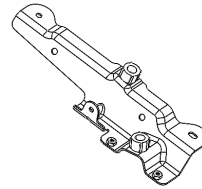

Front Door Rail Right
Part #599.16
Qty. 1

Front Door Rail Left
Part #599.17
Qty. 1

Main Pivot Bracket Right
Part #602.60
Qty. 1

Main Pivot Bracket Left
Part #602.61
Qty. 1

Front Side Rail Right
Part #600.82
Qty. 1

Front Side Rail Left
Part #600.83
Qty. 1

Link Control Bracket Right
Part #598.18
Qty. 1

Link Control Bracket Left
Part #598.19
Qty. 1

Retainer, Upper Quarter
Window Right
Part #599.06
Qty. 1

Retainer, Upper Quarter
Window Left
Part #599.07
Qty. 1

Vertical Window Retainer
Right
Part #597.58
Qty. 1

Vertical Window Retainer
Left
Part #597.59
Qty. 1

Tailgate Bar Retainer Right
Part #609.26
Qty. 1

Tailgate Bar Retainer Left
Part #609.27
Qty. 1

Belt Retainer Right
Part #597.80
Qty. 1

Seal, Belt
Part #596.65
Qty. 2

SCREW, M6 X 1.0 X 15mm
Part #533.61
Qty. 20
T-30 Torx

SCREW, M6 X 1.0 X 30mm
Part #533.19
Qty. 6
T-30 Torx

Screw, M8 X 1.25 X 30mm
Part #583.63
Qty. 6
5mm Hex Socket

Screw, M8 X 1.25 X 20mm
Part #573.09
Qty. 4
T-40 Torx