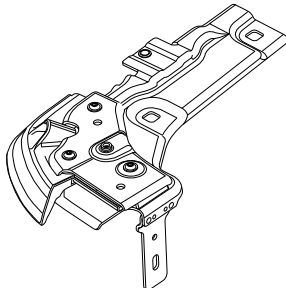

Front Door Rail Right
Part #599.16
Qty. 1

Front Door Rail Left
Part #599.17
Qty. 1

Main Pivot Bracket Right
Part #602.60
Qty. 1

Main Pivot Bracket Left
Part #602.61
Qty. 1

Front Side Rail Right
Part #600.82
Qty. 1

Front Side Rail Left
Part #600.83
Qty. 1

Link Control Bracket Right
Part #598.18
Qty. 1

Link Control Bracket Left
Part #598.19
Qty. 1

Retainer, Upper Quarter
Window Right
Part #599.06
Qty. 1

Retainer, Upper Quarter
Window Left
Part #599.07
Qty. 1

Vertical Window Retainer
Right
Part #597.58
Qty. 1

Vertical Window Retainer
Left
Part #597.59
Qty. 1

Tailgate Bar Retainer Right
Part #609.26
Qty. 1

Tailgate Bar Retainer Left
Part #609.27
Qty. 1

Belt Retainer Right
Part #597.80
Qty. 1

Belt Retainer Left
Part #597.81
Qty. 1

Rear Halo Mounting
Bracket
Part #599.39
Qty. 2

1.5 Bow Assembly
Part #602.46
Qty. 1

Control Linkage
Part #602.75
Qty. 2

#2 Bow Assembly
Part #600.84
Qty. 1

#2 Bow Control Link
Part #598.00
Qty. 2