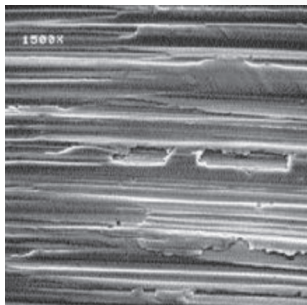

NEW HPS™ HIGH PERFORMANCE STREET MOTOR OIL

Royal Purple HPS Series motor oil is specifically formulated to maximize performance and meet the demands of high performance and modified engines. HPS is recommended for vehicles no longer under manufacturer warranty and for those seeking a higher level of performance and protection.

This unique blend enables HPS to outperform leading synthetics and conventional lubricants for both gasoline and diesel engines. Royal Purple's HPS is fortified with a high level of zinc/phosphorus anti-wear additive and Royal Purple's proprietary Synerlec® additive technology.

AVAILABLE VISCOSITIES: 5W-20, 5W-30, 10W-30, 10W-40 AND 20W-50.

Take a look at the following photos:

A new bearing surface appears smooth until magnified 1500X.

The bearing is scuffed after using a leading synthetic motor oil.