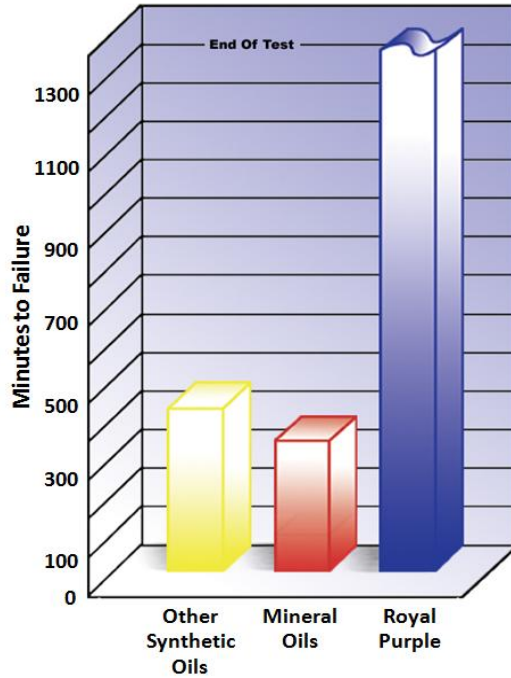

AVAILABLE VISCOSITIES: 5W-20, 5W-30, 10W-30, 10W-40 AND 20W-50.

Take a look at the following photos:

A new bearing surface appears smooth until magnified 1500X.

The bearing is scuffed after using a leading synthetic motor oil.

The bearing is visibly smoother after using Royal Purple HPS.

HPS 5W-20
12 QT Case: 32520
QT Bottle: 31520

HPS 5W-30
12 QT Case: 32530
QT Bottle: 31530

HPS 10W-30
12 QT Case: 32130
QT Bottle: 31130

HPS 10W-40
12 QT Case: 32140
QT Bottle: 31140

HPS 20W-50
12 QT Case: 32250
QT Bottle: 31250

- Synerlec significantly increases oxidation stability for longer oil life
- Improved oil life let's you go further between oil changes
- Fewer oil changes saves time, money and reduces the impact on the environment