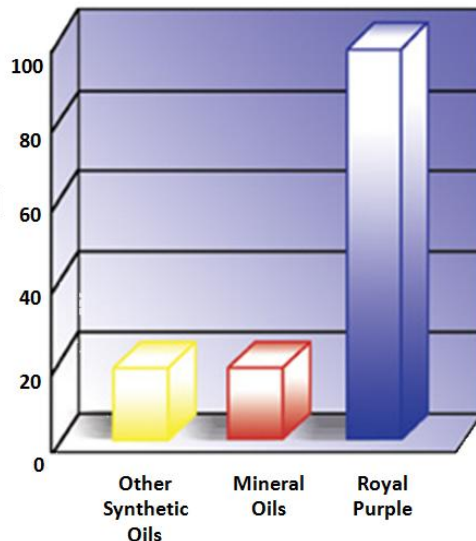

- Royal Purple's proprietary additive technology
- Synerlec significantly increases oil film strength which
- High film strength reduces wear and improves sealing in the combustion chamber
- Improved combustion increases horsepower & torque, saves fuel and reduces emissions

ASTM D-2782 Timken OK Load Test Results