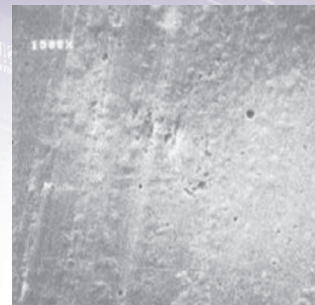

AVAILABLE VISCOSITIES: 5W-20, 5W-30, 10W-30, 10W-40 AND 20W-50.

Take a look at the following photos:

A new bearing surface appears smooth until magnified 1500X.

The bearing is scuffed after using a leading synthetic motor oil.