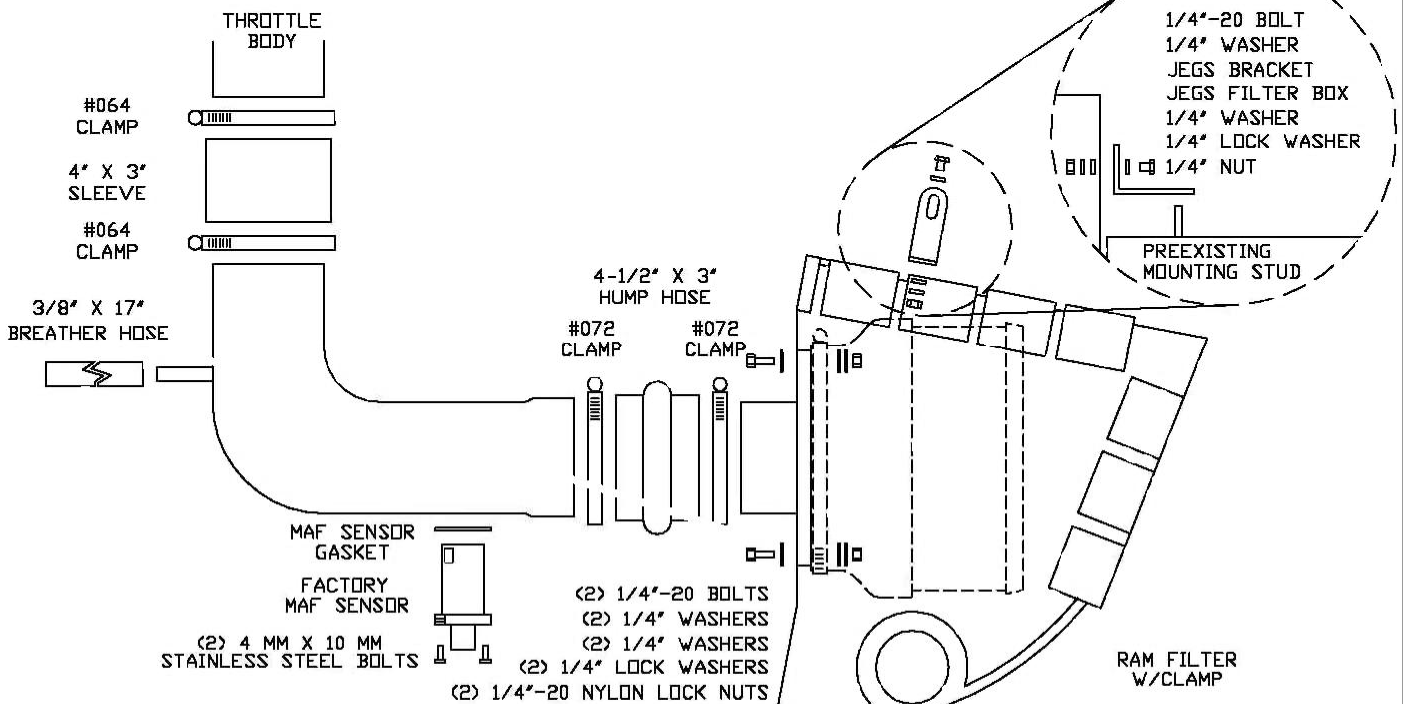

Installation Instructions for 57002 2010-11 Camaro SS Cold Air Intake

PARTS LIST					
1	Filter Box	1	4" x 3" Sleeve	1	3/8" x 17" Breather Hose
1	Filter Box Adapter	4	1/4"-20 Bolts	1	MAF Sensor Gasket
1	Air Duct	6	1/4" Washers	2	SS 4mm x 10mm Bolts
1	Ram Filter w/Clamp	3	1/4" Lock Washers	1	Bracket
2	# 064 Clamps	1	1/4"-20 Nut	1	JEGS Equipped Emblem
2	# 072 Clamps	2	1/4"-20 Nylon Lock Nuts		
1	4-1/2" x 3" Hump Hose	1	1/2" NPT Straight Fittings		

SIDE VIEW

TOP VIEW