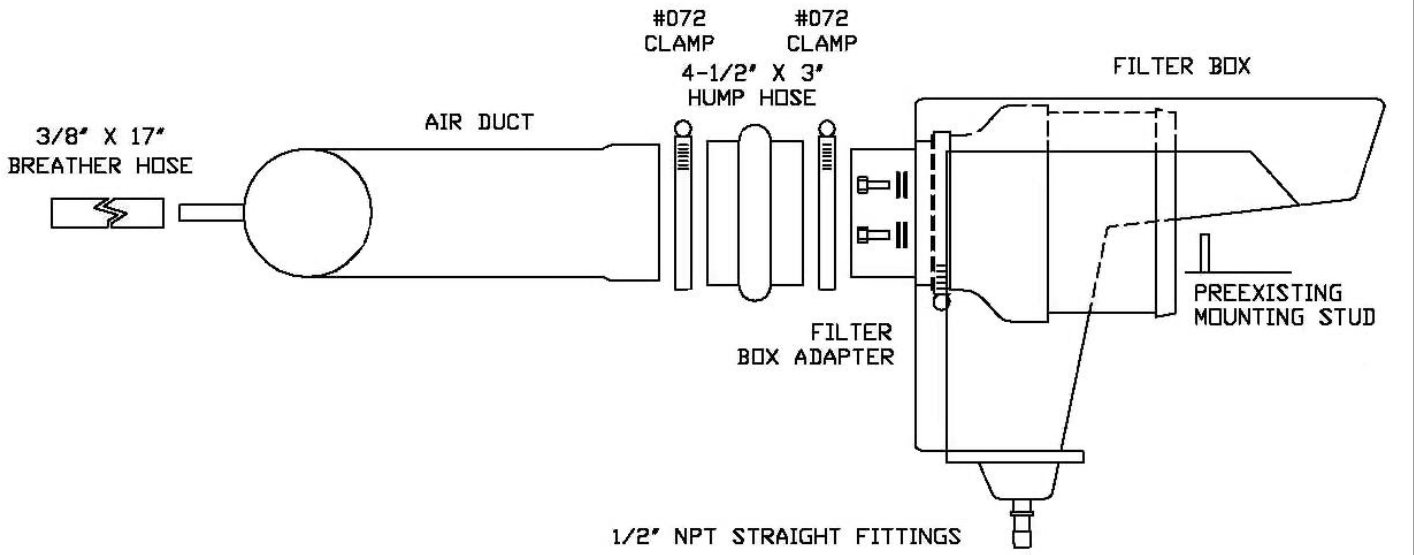

Installation Instructions for 57002 2010-11 Camaro SS Cold Air Intake

PARTS LIST					
1	Filter Box	1	4" x 3" Sleeve	1	3/8" x 17" Breather Hose
1	Filter Box Adapter	4	1/4"-20 Bolts	1	MAF Sensor Gasket
1	Air Duct	6	1/4" Washers	2	SS 4mm x 10mm Bolts
1	Ram Filter w/Clamp	3	1/4" Lock Washers	1	Bracket
2	# 064 Clamps	1	1/4"-20 Nut	1	JEGS Equipped Emblem
2	# 072 Clamps	2	1/4"-20 Nylon Lock Nuts		
1	4-1/2" x 3" Hump Hose	1	1/2" NPT Straight Fittings		

SIDE VIEW

TOP VIEW